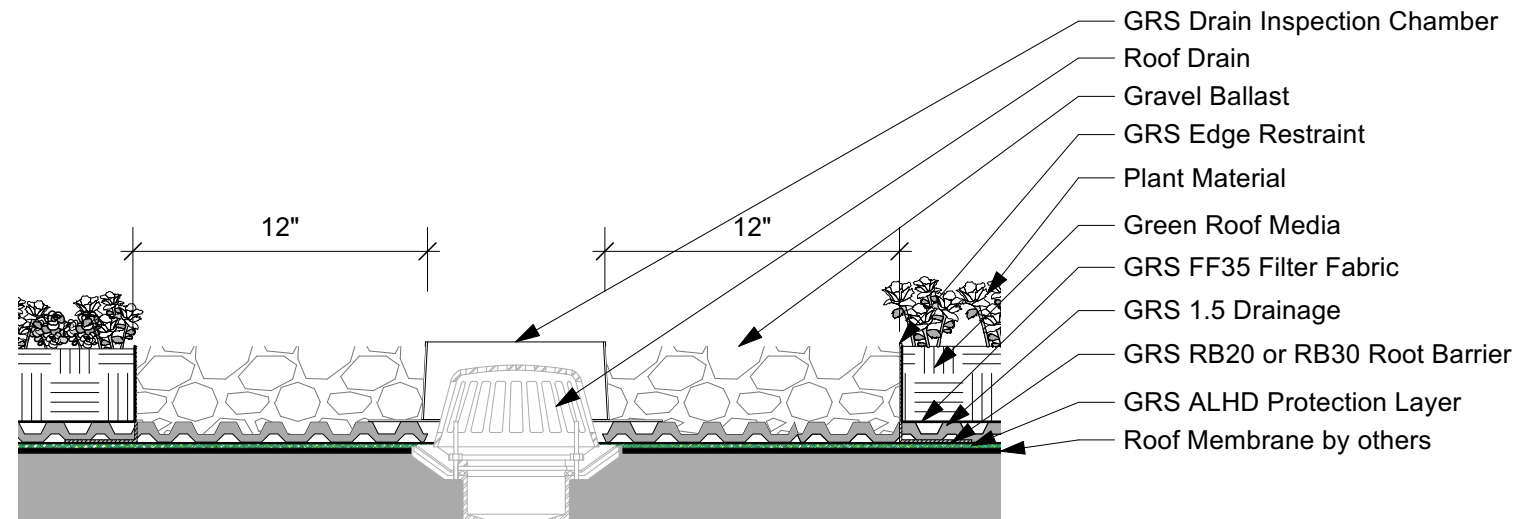

Note:  
 This plan is provided to show locations of typical conditions only as a frame of reference.  
 Please contact Green Roof Solutions if you have any questions regarding project specific details.

1 Green Roof Plan  
 Scale: 1/4" = 1'-0"

1 Green Roof at Pavers  
Scale: 1 1/2" = 1'-0"

2 Green Roof at Roof Drain  
Scale: 1 1/2" = 1'-0"

3 Green Roof at Parapet  
Scale: 1 1/2" = 1'-0"

4 Green Roof at Penetration  
Scale: 1 1/2" = 1'-0"