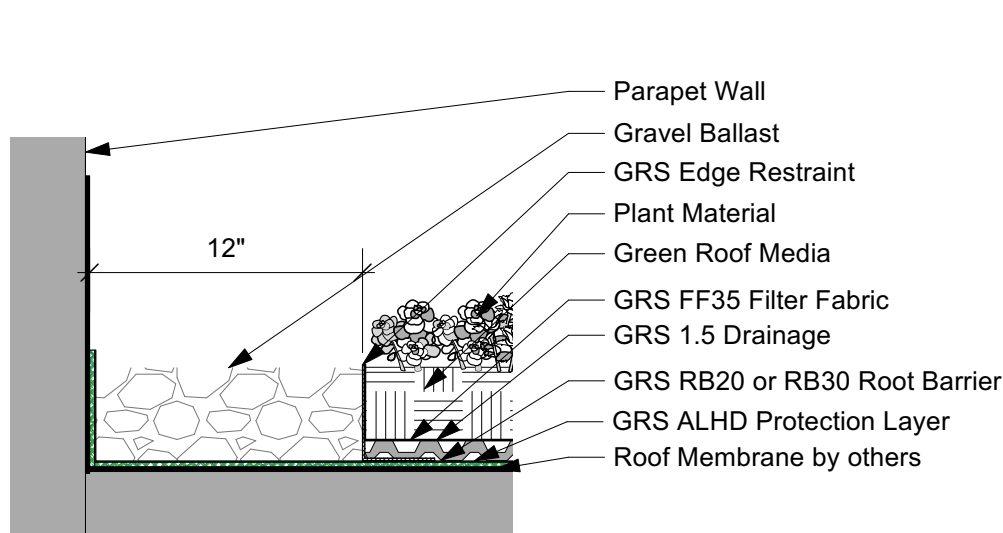

Note:  
 This plan is provided to show locations of typical conditions only as a frame of reference.  
 Please contact Green Roof Solutions if you have any questions regarding project specific details.

1 Green Roof Plan  
 Scale: 1/4" = 1'-0"

1 Green Roof at Pavers  
Scale: 1 1/2" = 1'-0"

2 Green Roof at Roof Drain  
Scale: 1 1/2" = 1'-0"

3 Green Roof at Parapet  
Scale: 1 1/2" = 1'-0"

4 Green Roof at Penetration  
Scale: 1 1/2" = 1'-0"