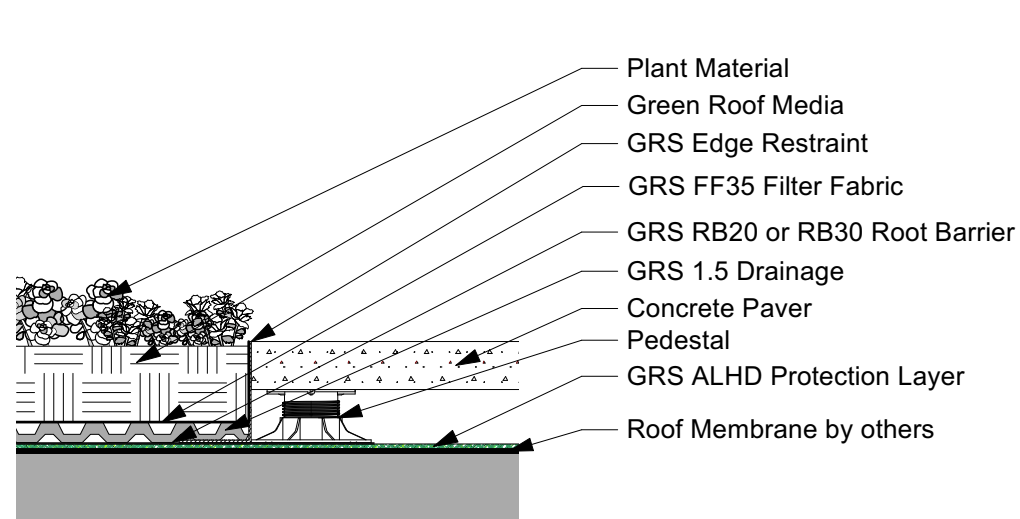

Note:  
 This plan is provided to show locations of typical conditions only as a frame of reference.  
 Please contact Green Roof Solutions if you have any questions regarding project specific details.

1 Green Roof Plan  
 Scale: 1/4" = 1'-0"

1 Green Roof at Pavers  
Scale: 1 1/2" = 1'-0"

2 Green Roof at Roof Drain  
Scale: 1 1/2" = 1'-0"

3 Green Roof at Parapet  
Scale: 1 1/2" = 1'-0"

4 Green Roof at Penetration  
Scale: 1 1/2" = 1'-0"