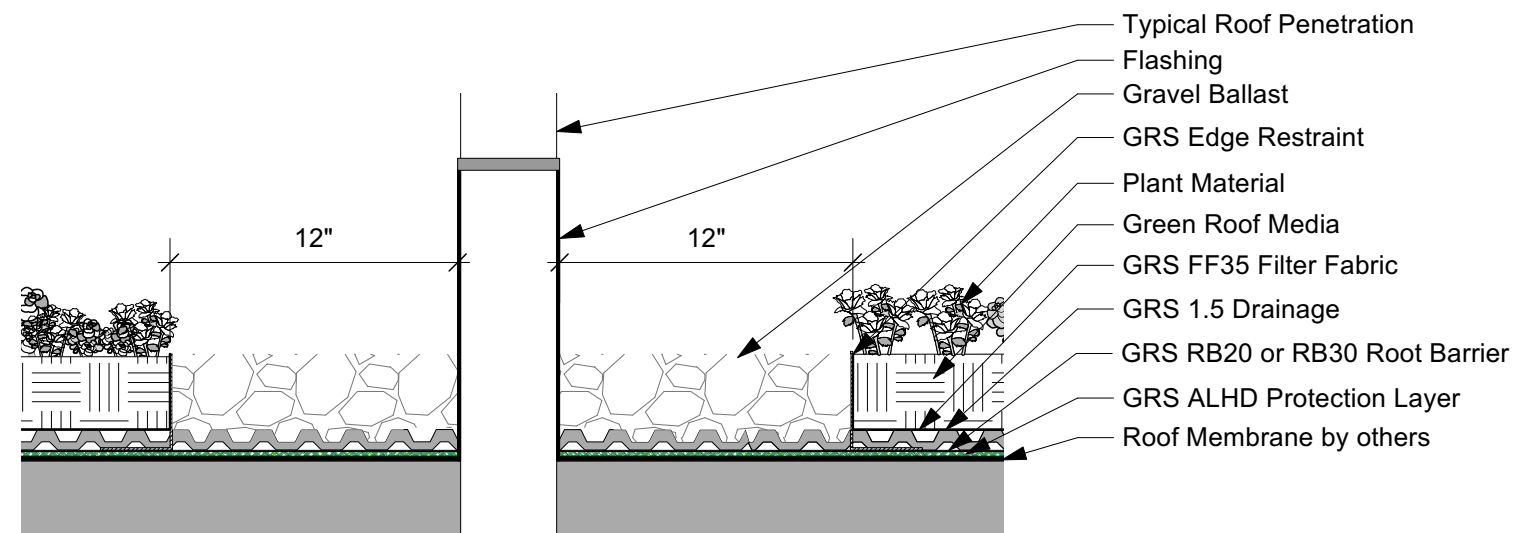

1 Green Roof Plan  
 Scale: 1/4" = 1'-0"

1 Green Roof at Pavers  
Scale: 1 1/2" = 1'-0"

2 Green Roof at Roof Drain  
Scale: 1 1/2" = 1'-0"

3 Green Roof at Parapet  
Scale: 1 1/2" = 1'-0"

4 Green Roof at Penetration  
Scale: 1 1/2" = 1'-0"